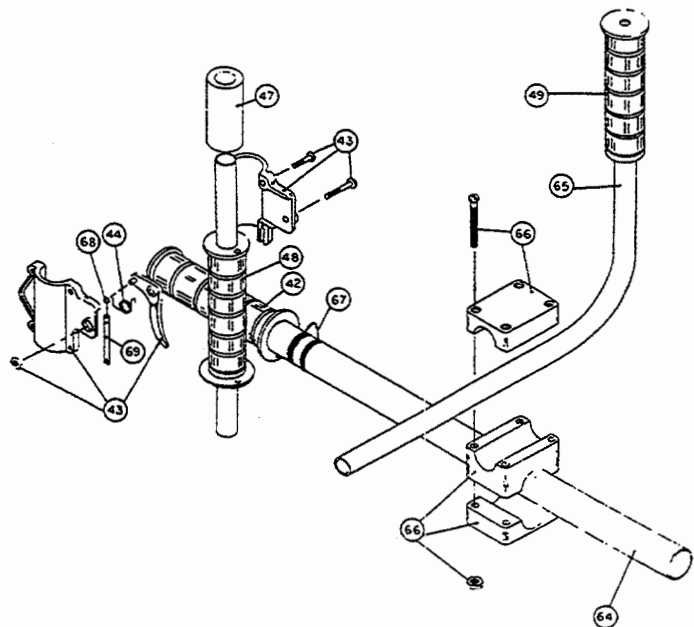

* not shown

BOOM & TRIMMER PARTS - RYAN B280

Item	Part No.	Description
42	610313	Main Handle Grip
43	682059	Throttle Trigger Assembly
44	610314	Throttle Trigger spring
45	682060	Lower Clamp Assembly
46	682061	Blade Assembly
47	610329	Spacer
48	610330	Open Grip
49	610331	Closed Grip
50	682080	Flexible Drive Shaft
51	682070	Clutch Housing Assembly
52	682071	Clutch Rotor Assembly
53	682072	Clutch Drum Assembly
54	610319	Lower Guard
55	610320	Lower Bearing Housing
56	682316	Lower Drive Shaft Assembly
57	610683	Spool Retainer (10 pack)
58	153067	Outer Spool Assembly
59	610636	Spring
60	145145	Inner Reel
61	153068	Bump Head Knob Assembly
62	610682	Eyelet
*63	682075	Shoulder Strap Assembly
64	682077	Drive Shaft Housing Assembly
65	610326	Handle Bar
66	682078	Handle Bar Clamp Assembly
67	610327	Shoulder Strap Clamp
68	610328	Throttle Cable
69	682079	Throttle Cable Housing Assembly
*70	682081	Piston Ring Set