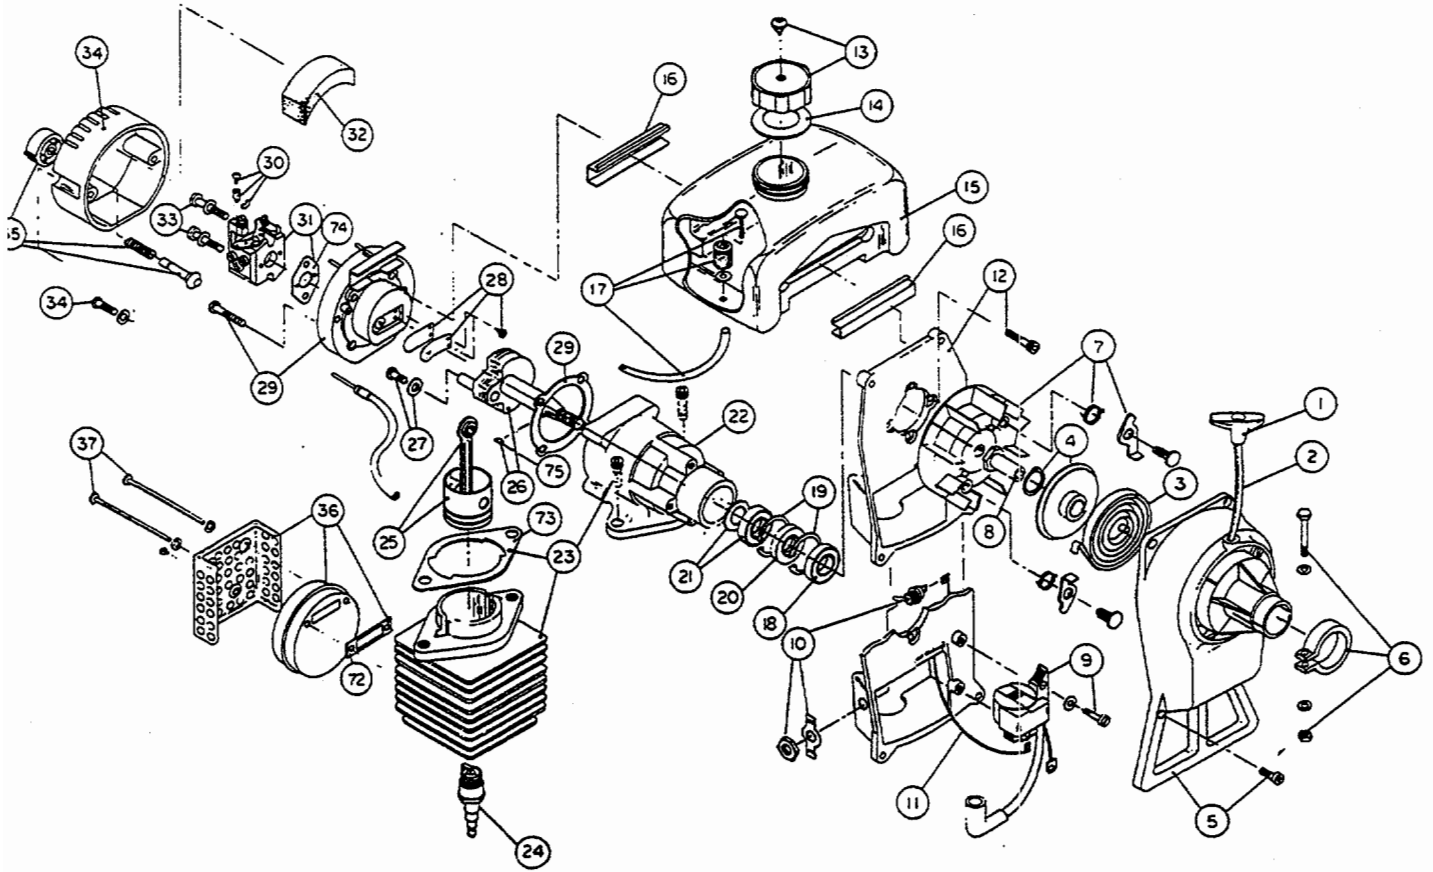

ENGINE PARTS - RYAN B260/B270/280

Item	Part No.	Description	Item	Part No.	Description
1	610300	Pull Handle	27	682045	Retainer Bolt Assembly
2	610301	Rope	28	682046	Reed Assembly
3	610302	Recoil Spring	29	610673	Carburetor Mount Assembly
4	682030	Recoil Pulley Assembly	30	682048	Throttle Adjustment Assembly
5	153069	Starter Housing Assembly	31	682310	Carburetor Assembly
6	682032	Upper Clamp Assembly	32	610312	Air Filter Cleaner
7	682307	Flywheel Assembly	33	682050	Carburetor Mounting Screw Assembly
8	610303	Square Drive Nut	34	682051	Air Cleaner Cover Assembly
9	682308	Module Assembly	35	682052	Choke Knob Assembly
10	682035	Switch Assembly	36	682311	Muffler Assembly
11	682036	Wire Lead	37	682054	Muffler Mounting Bolt Assembly
12	682037	Shroud Assembly	*38	682055	Engine Gasket Assembly
13	682038	Fuel Cap Assembly	*39	682056	Engine Hardware Kit
14	610304	Fuel Cap Gasket	*40	682057	O.E.M. Carburetor Repair Kit
15	610305	Fuel Tank	*41	682058	Gasket-Diaphragm Repair Kit
16	610307	Tank Mounting Pads	*42	682081	Piston Ring
17	682039	Fuel Line Assembly	*71	682349	Short Block Assembly (items 18-27)
18	610308	Outer Bearing	72	610672	Exhaust Gasket (10 pack)
19	682040	Snap Ring Assembly	73	610674	Cylinder Gasket (10 pack)
20	610309	Seal	74	610675	Carburetor Gasket (10 pack)
21	682041	Inner Bearing Assembly	75	610676	Flywheel Key (10 pack)
22	610310	Crankcase	76	682382	Crankcase Service Assembly
23	682042	Cylinder Assembly			
24	610311	Spark Plug			
25	682043	Piston and Rod Assembly			
26	682309	Power Shaft Assembly			