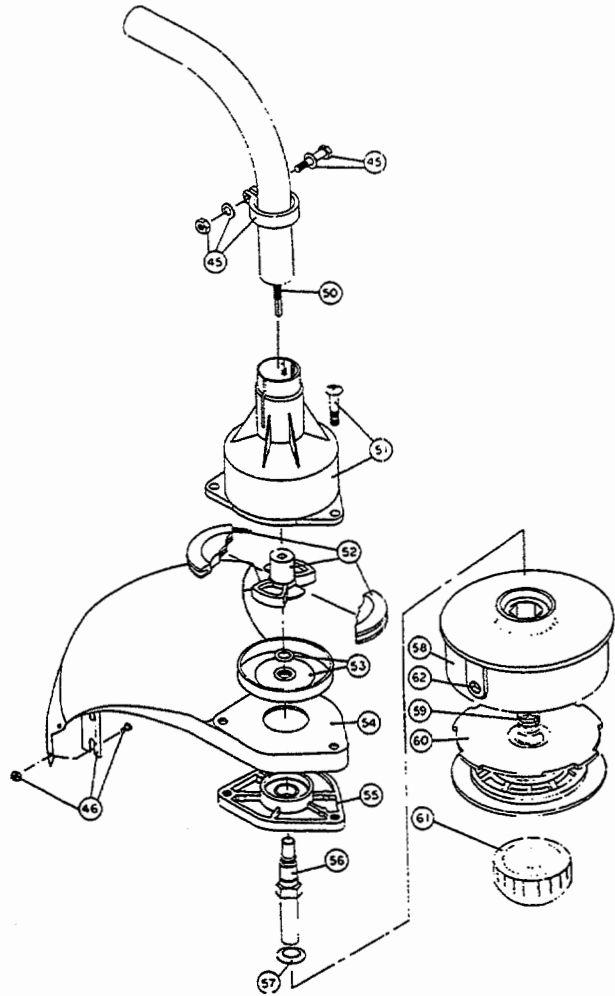

BOOM & TRIMMER PARTS - RYAN B280